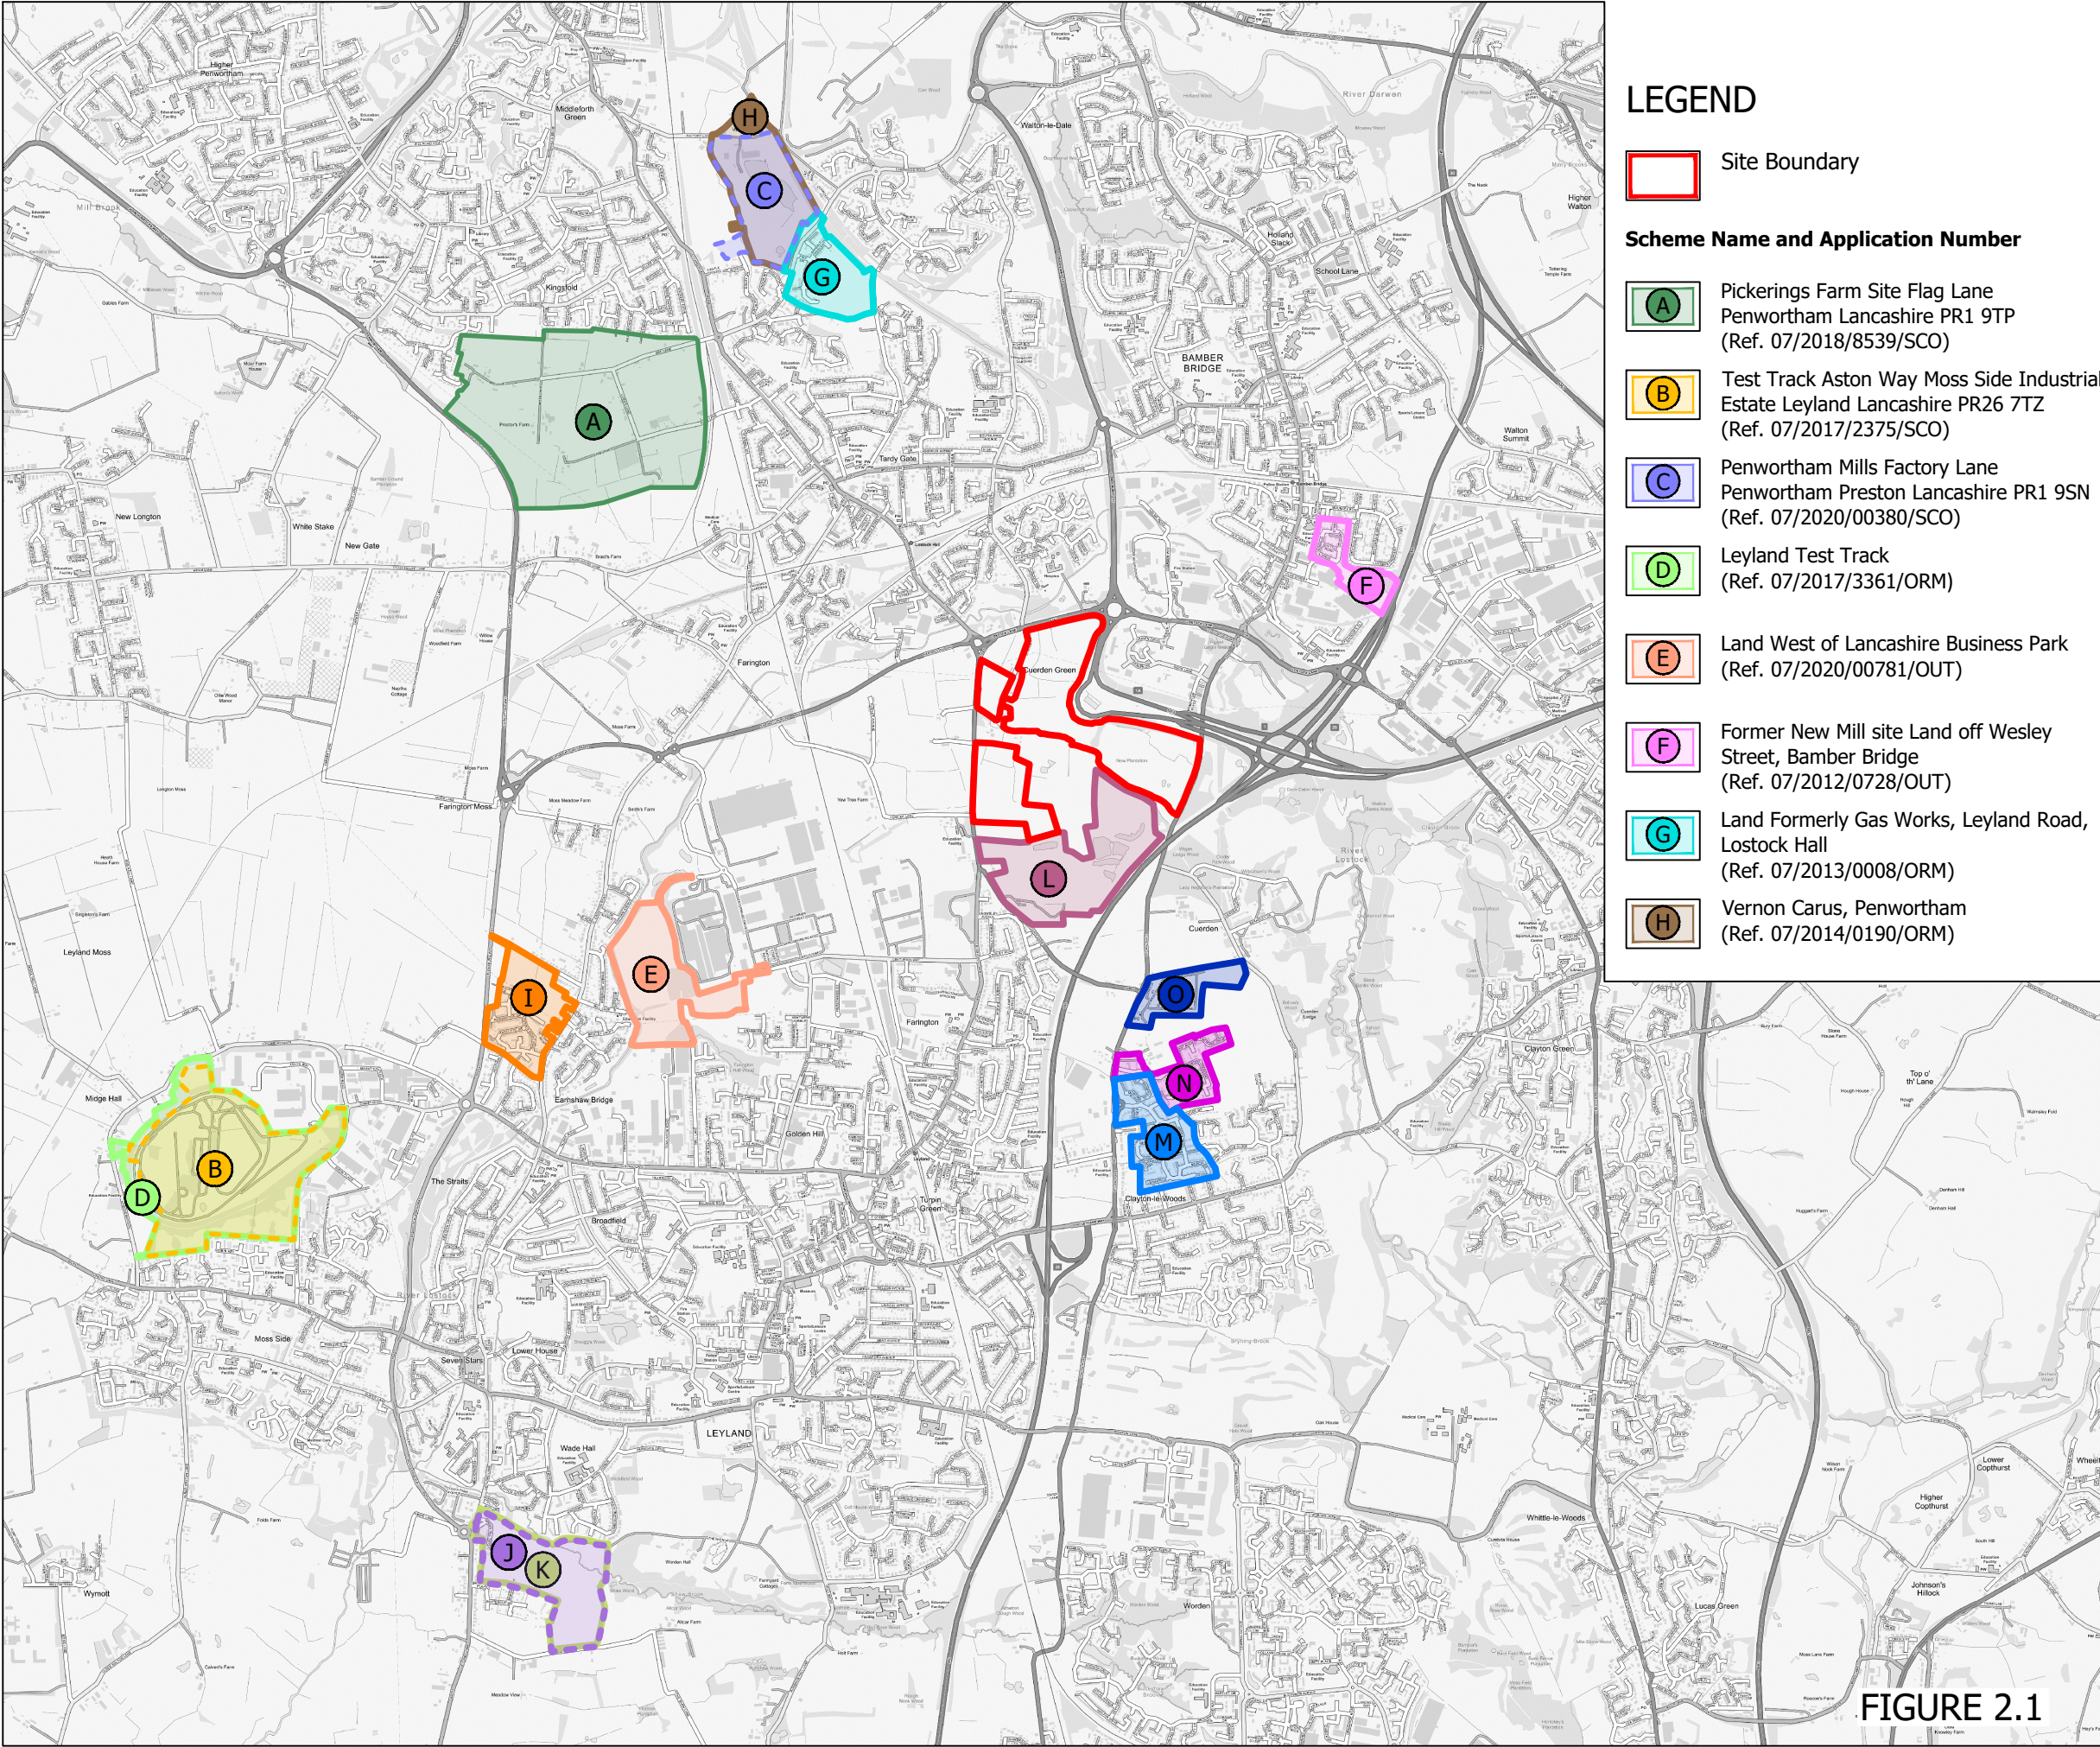

**FIGURE 2.1  
CUMULATIVE SCHEMES PLAN**

**LEGEND**

Site Boundary

**Scheme Name and Application Number**

- |  |  |
|--|--|
| Pickerings Farm Site Flag Lane Penwortham Lancashire PR1 9TP (Ref. 07/2018/8539/SCO)                 | Land to the rear of 2 Leyland Lane 454 Croston Road (Ref. 07/2012/0627/ORM)            |
| Test Track Aston Way Moss Side Industrial Estate Leyland Lancashire PR26 7TZ (Ref. 07/2017/2375/SCO) | North of Altcar Lane (Ref. 07/2016/0591/OUT)   |
| Penwortham Mills Factory Lane Penwortham Preston Lancashire PR1 9SN (Ref. 07/2020/00380/SCO)         | Land Near Shaw Road Brook Road, Alkcar Lane (Ref. 07/2016/0591/OUT)                    |
| Leyland Test Track (Ref. 07/2017/3361/ORM)   | Lydiate Quarry Lydiate Lane Leyland Preston Lancashire PR25 4UB (Ref. 07/2006/0672/CM) |
| Land West of Lancashire Business Park (Ref. 07/2020/00781/OUT)                                       | Woodcocks Farm (Ref. 10/00414/OUTMAJ)  |
| Former New Mill site Land off Wesley Street, Bamber Bridge (Ref. 07/2012/0728/OUT)                   | Land North of Lancaster Lane (Ref. 12/00941/OUTMAJ)                                    |
| Land Formerly Gas Works, Leyland Road, Lostock Hall (Ref. 07/2013/0008/ORM)                          | Land adjoining Cuerden residential Park (Ref. 12/00872/FULMAJ)                         |
| Vernon Carus, Penwortham (Ref. 07/2014/0190/ORM)   |  |

**FIGURE 2.1**

Project  
**Lancashire Central,  
 Cuerden**  
 Drawing Title  
**Cumulative Schemes Plan**

Date 14.04.2022	Scale 1:30,000@A3	Drawn by AK	Check by -
Project No 21616	Drawing No LN-E-01		Revision -

**BARTON WILLMORE** now **Stantec**

Town Planning • Master Planning & Urban Design • Architecture •  
 Landscape Planning & Design • Infrastructure & Environmental Planning •  
 Heritage • Graphic Communication •  
 Communications & Engagement • Development Economics