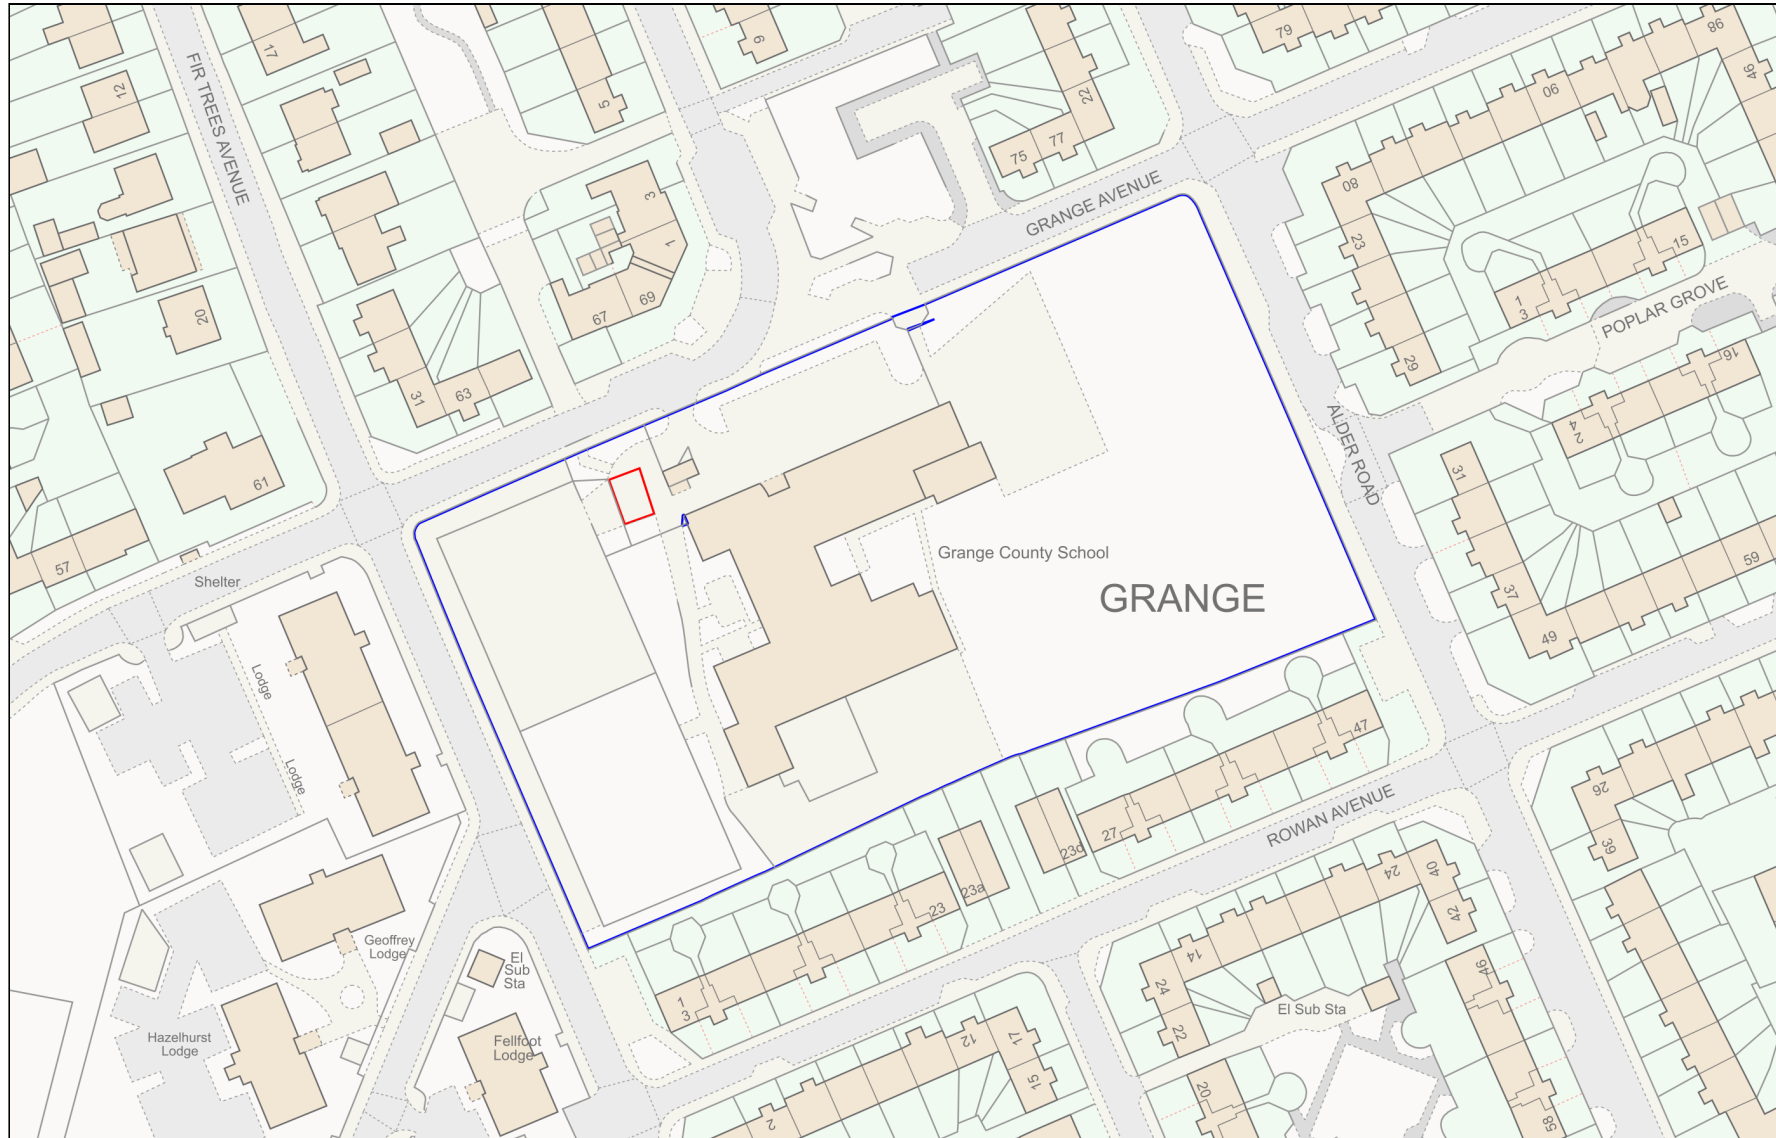

Location Plan

Site Address: Lancashire County Council, Grange County Primary School, Grange Avenue, Preston, PR2 6PS

Date Produced: 11-Jun-2024

Scale: 1:1250 @A4

Planning Portal Reference: PP-13131838v1