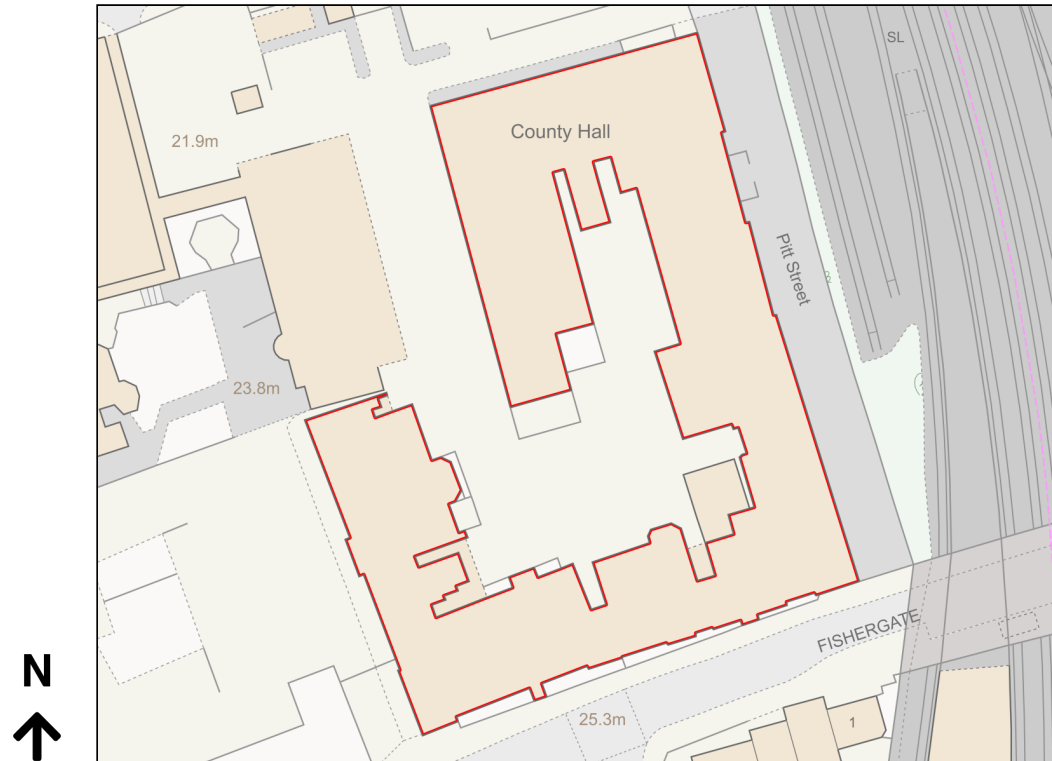

# Location Plan

Site Address: Lancashire County Council, County Hall, Pitt Street, Preston, PR1 8XB

Date Produced: 09-Nov-2023

Scale: 1:1250 @A4

Planning Portal Reference: PP-12508129v1