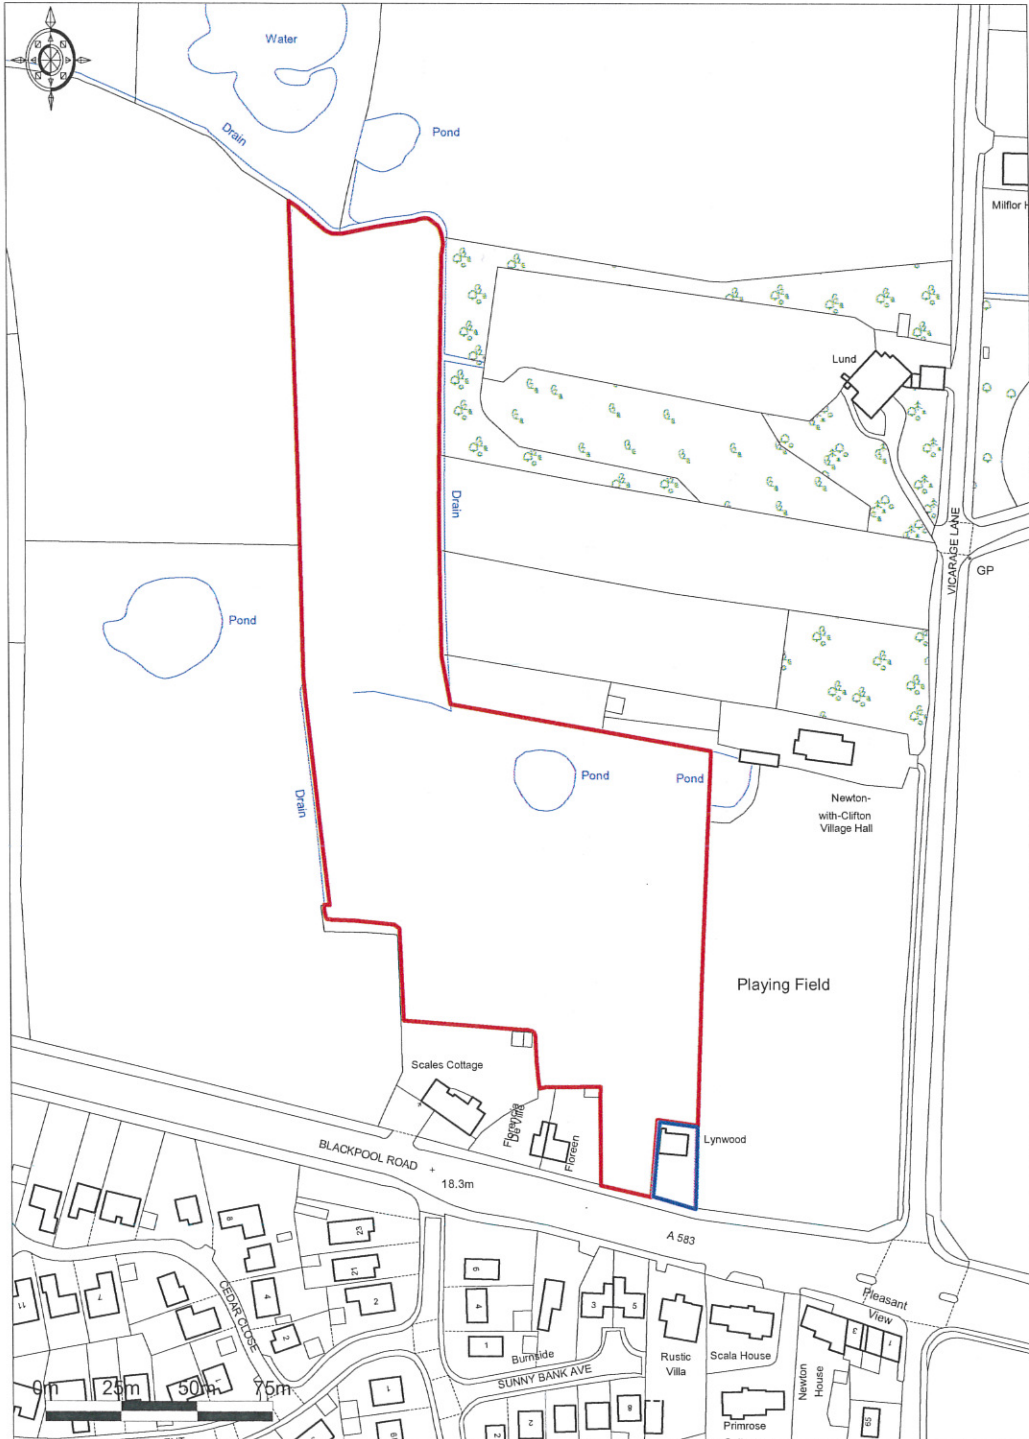

Site Location Plan