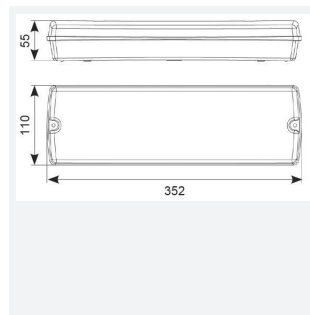

PRODUCT FEATURES

- Ultra-slim profile LED polycarbonate bulkhead
- Self-test as standard
- LiFePO4 Lithium battery provides improved energy consumption, product reliability and lifetime
- Viewing distance 18 metres
- Supplied with self-adhesive legend
- 20mm side, end and rear cable entries
- Quick release LED array/gear tray assembly provides the installer the means to faster installation/maintenance

GENERAL INFORMATION	
Wattage	3W
Lumens Delivered	167lm (Emergency)
Beam Angle	130
CRI	80
CCT	6500K
Input	220/240V
Operating Temp	5°C - 40°C
SDCM	6
Product Weight without Packaging	0.522 kg

TECHNICAL INFORMATION	
Light Source	LED
Colour / Finish	White
IP Rating	IP65
Class Protection	2
Internal / External	Internal / External
Surface / Recessed / Suspended	Ceiling, Recessed, Wall
Lumen Depreciation	L70 36,000h
Warranty (Years)	5
CE Mark	Yes
Accessories	AGLED/KIT