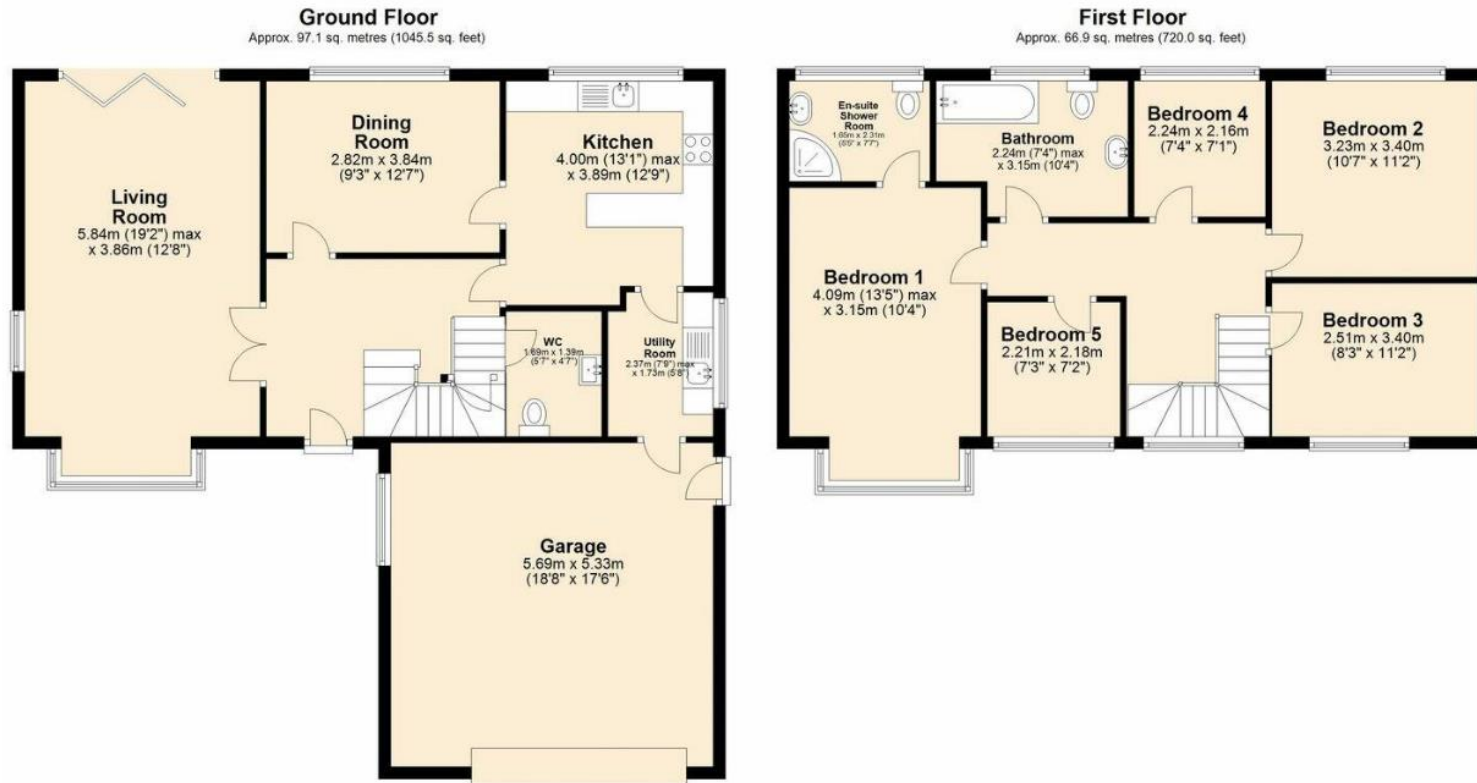

Existing floor plan

Total area: approx. 164.0 sq. metres (1765.5 sq. feet)

Not to scale
Source: Duckworths Estate Agents