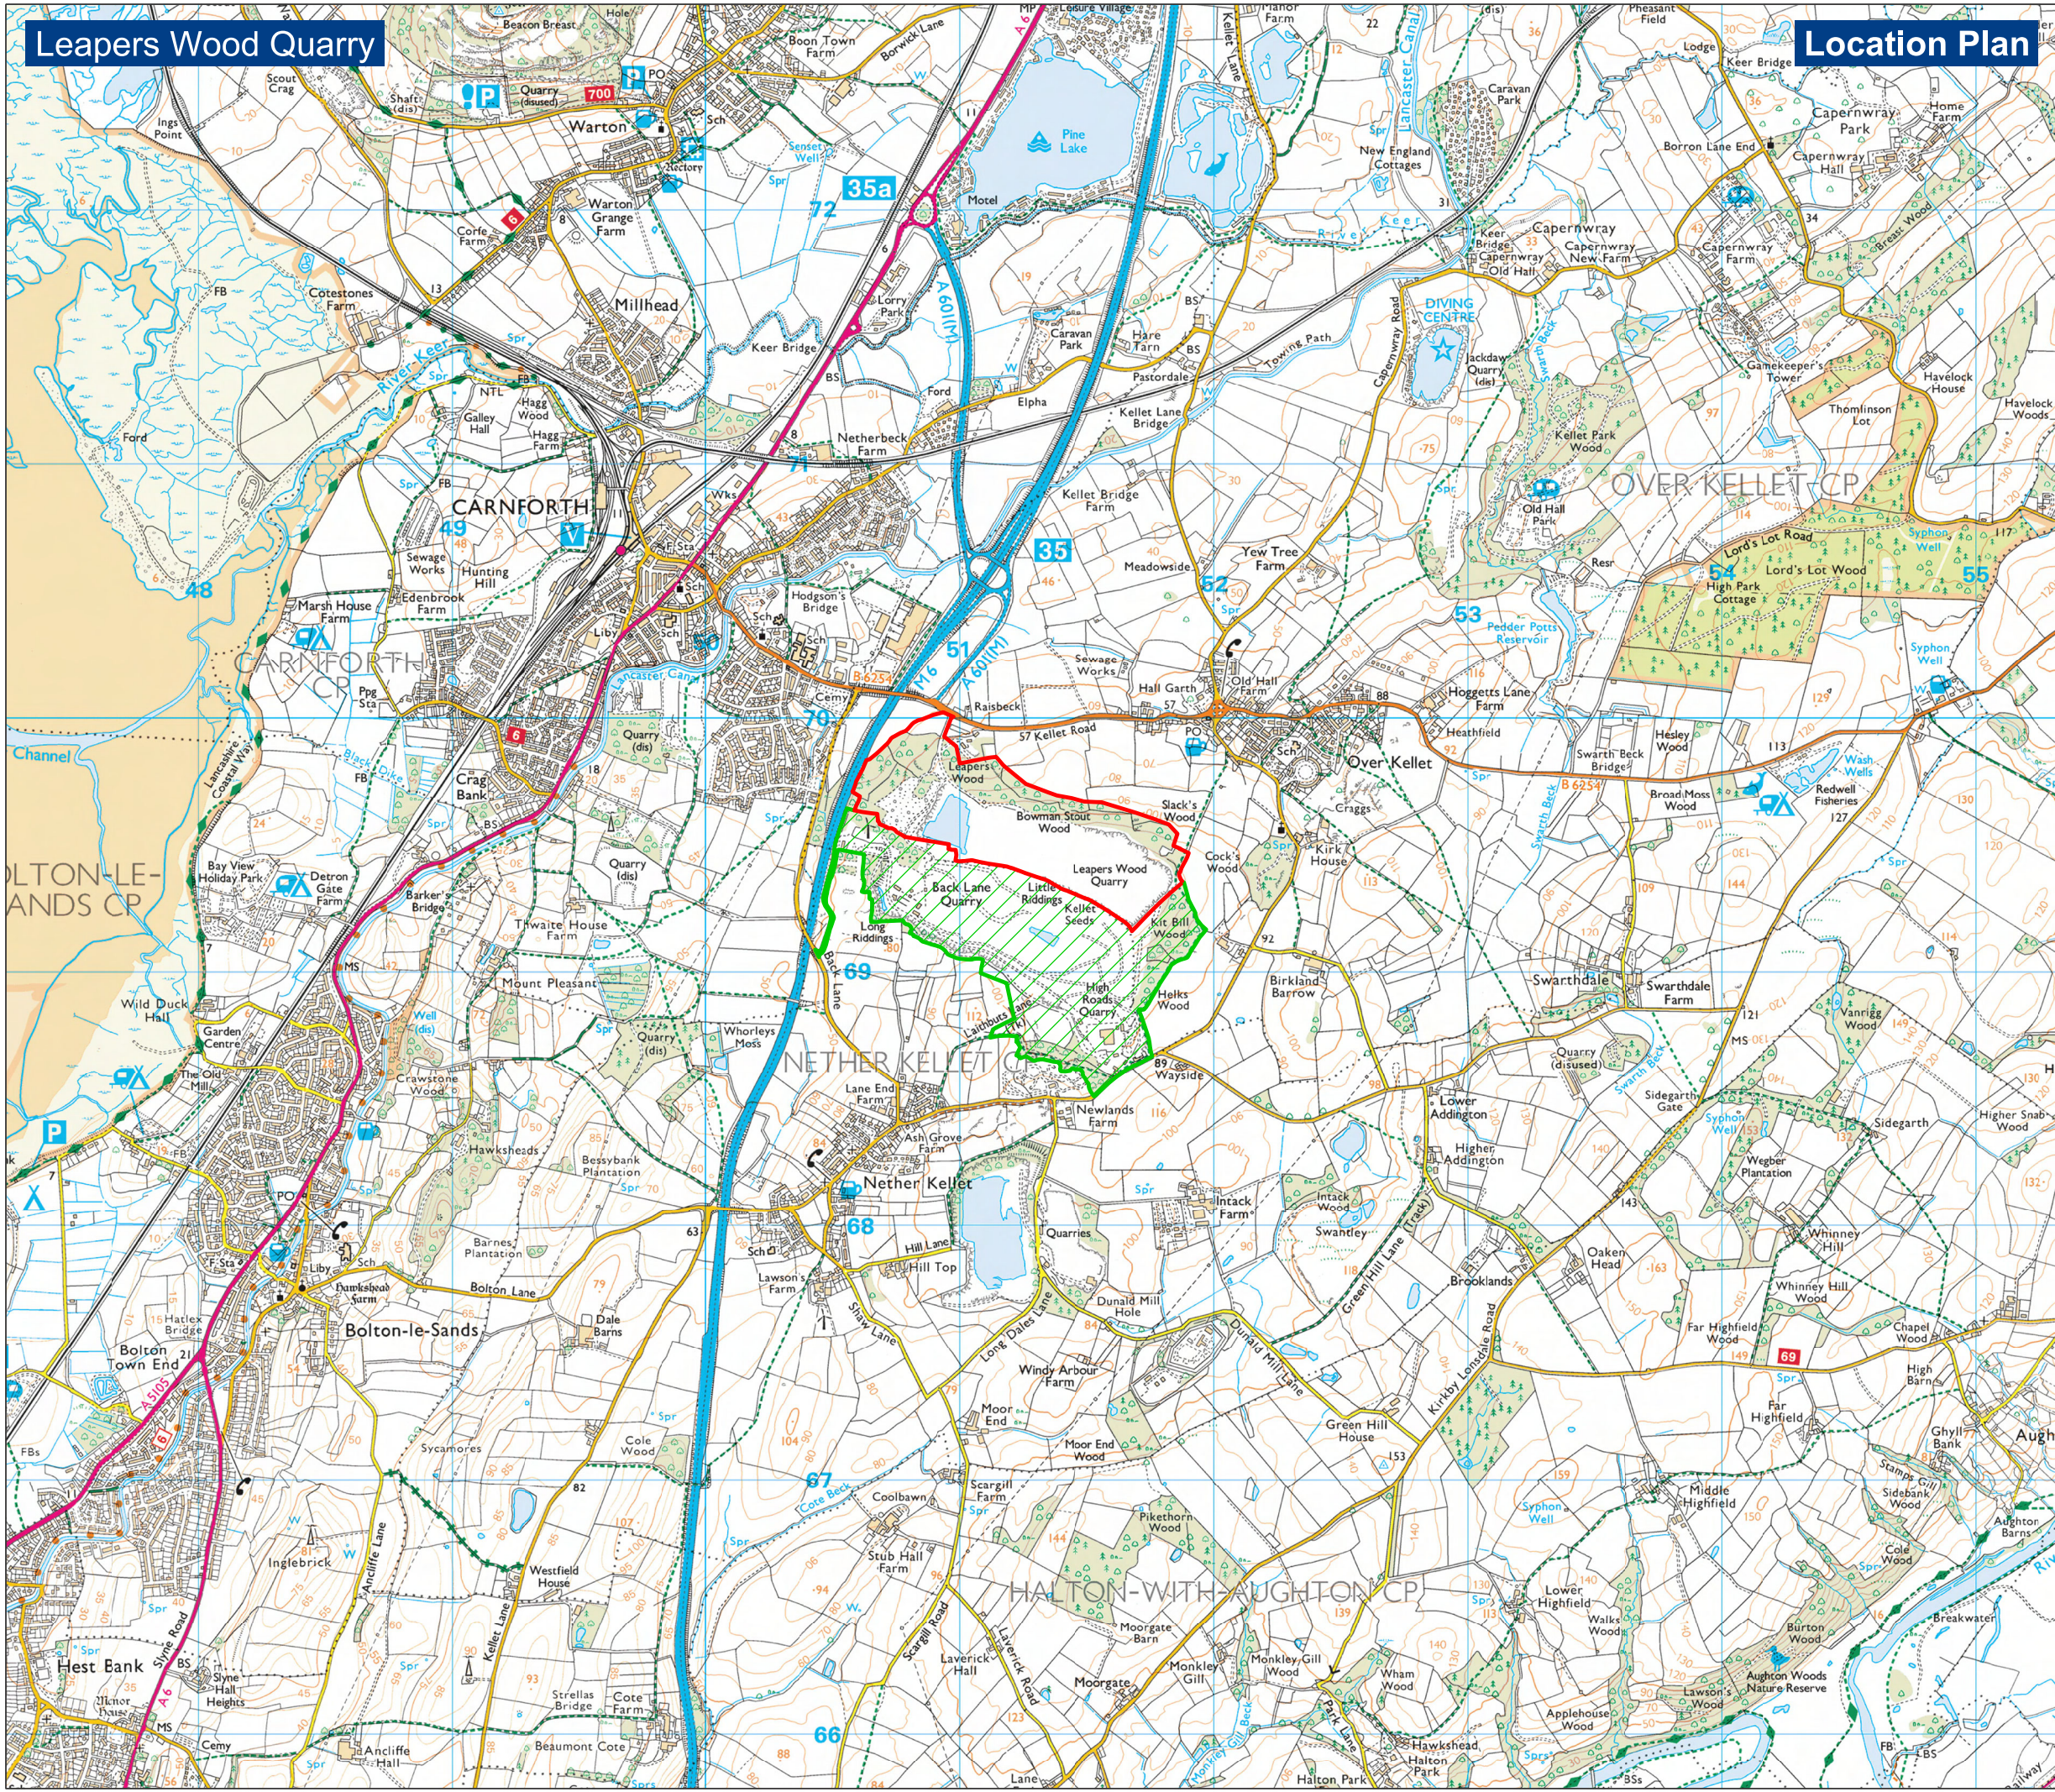

Leapers Wood Quarry

Location Plan

Legend

-  Site Boundary
-  Back Lane Quarry

Site Name:
Leapers Wood Quarry

Drawing Name:
Location Plan

FINAL

| | |
|-----------------------|------------------------------------|
| Drawn By: R.Duncan | Scale @ A3: 1:25,000 |
| Date: October 2023 | Drawing Number: KD.BKLN.1.D.004 |